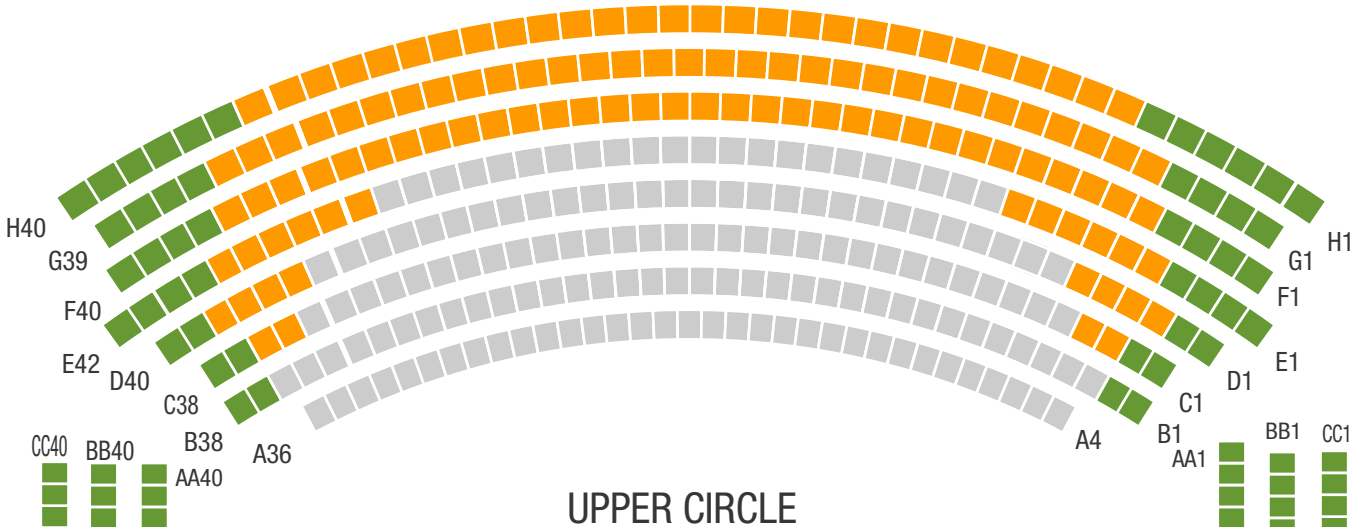

HIS MAJESTY'S THEATRE

UPPER CIRCLE

DRESS CIRCLE

STALLS

STAGE

- PREMIUM RESERVE
- A RESERVE
- B RESERVE
- C RESERVE
- NOT AVAILABLE
- STRUCTURAL POST