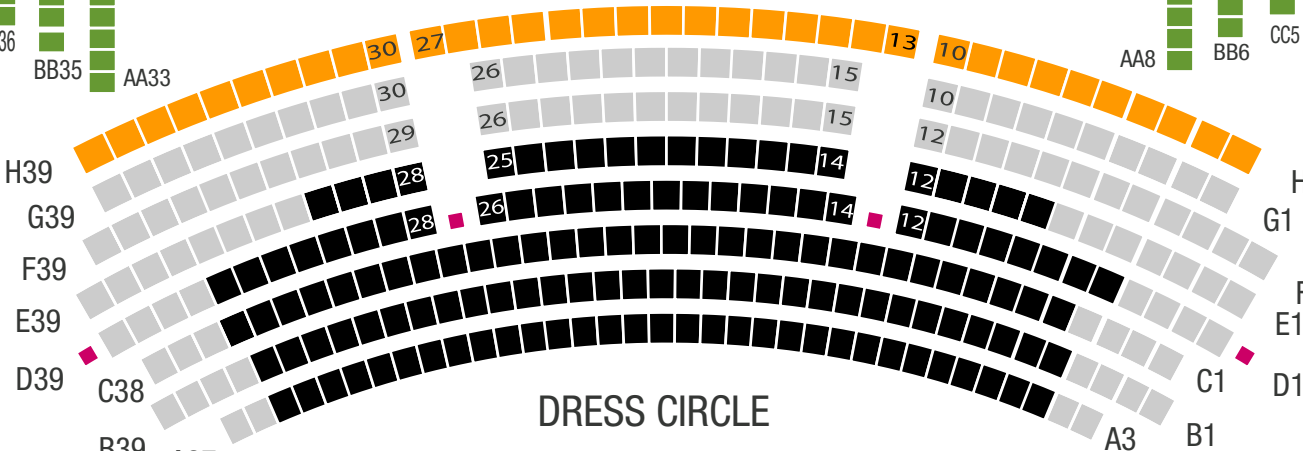

HIS MAJESTY'S THEATRE

UPPER CIRCLE

DRESS CIRCLE

STALLS

STAGE

- PREMIUM RESERVE
- A RESERVE
- B RESERVE
- C RESERVE
- NOT AVAILABLE
- STRUCTURAL POST