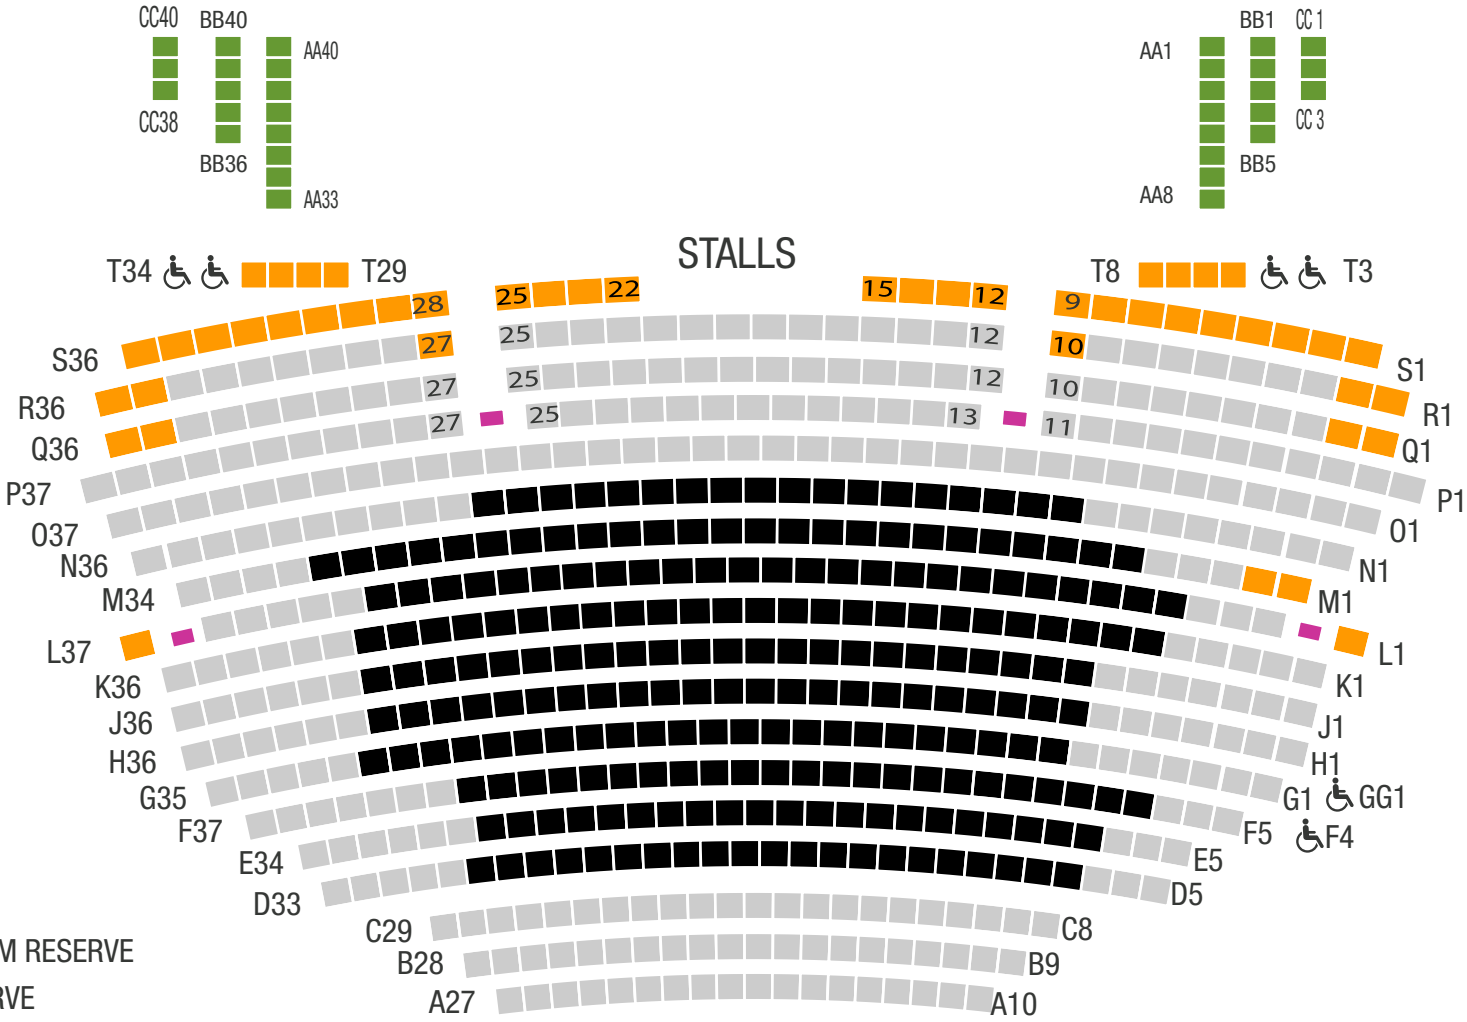

HIS MAJESTY'S THEATRE

UPPER CIRCLE

DRESS CIRCLE

STALLS

STAGE

- PREMIUM RESERVE
- A RESERVE
- B RESERVE
- C RESERVE
- NOT AVAILABLE
- STRUCTURAL POST